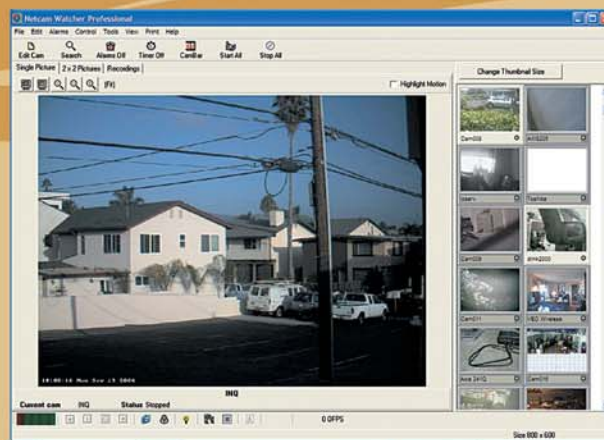

Netcam Watcher at work...

Getting home, business or property security protection is simple.

At school – use the school's existing network (totally unused at night) to monitor school premises for vandalism and general security.

On a building site - take snapshots and keep track of progress over the life of the project. At night, switch from monitor to motion detect and alarm, providing on the spot security.

In a factory - receive an alert if anything falls out of line on conveyor belts; use masking to monitor only those areas where nothing should be moving.

"Our store got robbed today...armed robbery. Fortunately the software was running and recording. The camera system nailed the guy head on. Your software came through. Thank you very... very much."
Howard M., Indiana, US.